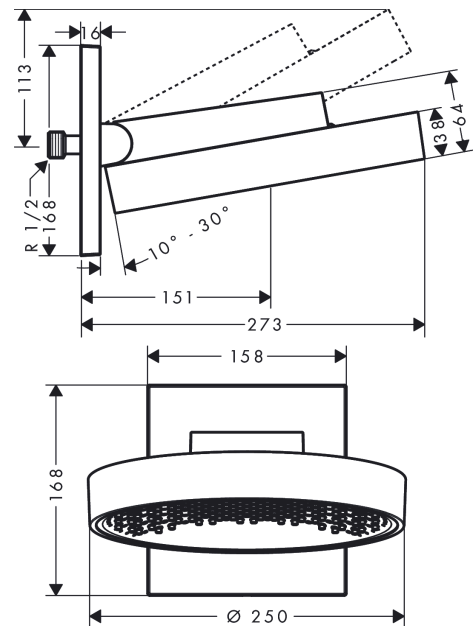

##### product features

- consists of: overhead shower, wall connector
- projection 273 mm
- spray type: PowderRain
- middle spray disc: 151 mm
- shower head size: 250 mm
- shower arm vertically inclinable by 10-30°
- maximum flow rate at 3 bar: 19 l/min
- flow rate PowderRain spray (at 0.3 MPa): 19 l/min
- spray disc surface: graphite
- material spray disc: aluminium
- overhead shower removable for cleaning
- installation: wall
- connection thread G 1/2
- connection dimension: DN15

#### Scale drawing

**Rainfinity**

**Overhead shower 250 1jet with wall connector**

Surfaces: **Chrome** Article Number: **26226000**

**Flowchart**

The consumption was measured in combination with the appropriate fittings (thermostat/mixer/in-wall valve) to reflect actual application in practice.