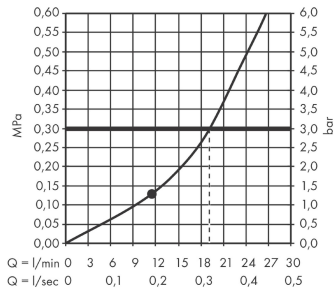

##### product features

- consists of: overhead shower, wall connector
- projection 273 mm
- spray type: PowderRain
- middle spray disc: 151 mm
- shower head size: 250 mm
- shower arm vertically inclinable by 10-30°
- maximum flow rate at 3 bar: 19 l/min
- flow rate PowderRain spray (at 0.3 MPa): 19 l/min
- spray disc surface: graphite
- material spray disc: aluminium
- overhead shower removable for cleaning
- installation: wall
- connection thread G 1/2
- connection dimension: DN15

#### Scale drawing

**Rainfinity**

**Overhead shower 250 1jet with wall connector**

Surfaces: **Chrome** Article Number: **26226000**

**Flowchart**

The consumption was measured in combination with the appropriate fittings (thermostat/mixer/in-wall valve) to reflect actual application in practice.